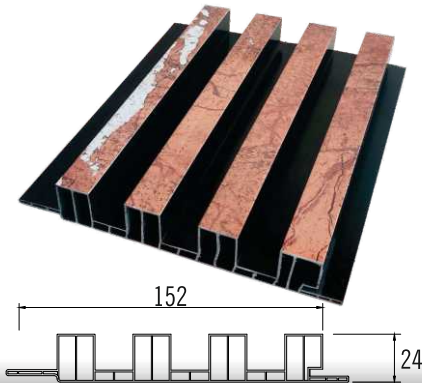

DECORS & PANEL

WE HELP YOU
MAKE MODERN
INTERIORS

WALL & CEILING
FLUTED PANELS

SECTION F10300 4G

Standard Length	10 Feet
Thickness	10 mm
Width	300 mm

Shade : **DM167**

*Actual shade may vary from the image shown

*Actual shade may vary from the image shown

SECTION F10300

Standard Length	10 Feet
Thickness	10 mm
Width	300 mm

Shade : **PFP1011**

SECTION F12150

Standard Length	10 Feet
Thickness	12 mm
Width	150 mm

Shade : **R117**

*Actual shade may vary from the image shown

SECTION **F18200**

Standard Length	10 Feet
Thickness	18 mm
Width	200 mm

Shade : **R110**

SECTION **F24152**

Standard Length	10 Feet
Thickness	24 mm
Width	152 mm

Shade : **MARBLE 13**

SECTION **F20152**

Standard Length	10 Feet
Thickness	20 mm
Width	152 mm

Shade : **R107**

SECTION F20150

Standard Length	10 Feet
Thickness	20 mm
Width	150 mm

Shade : **Metallic 05**

*Actual shade may vary from the image shown