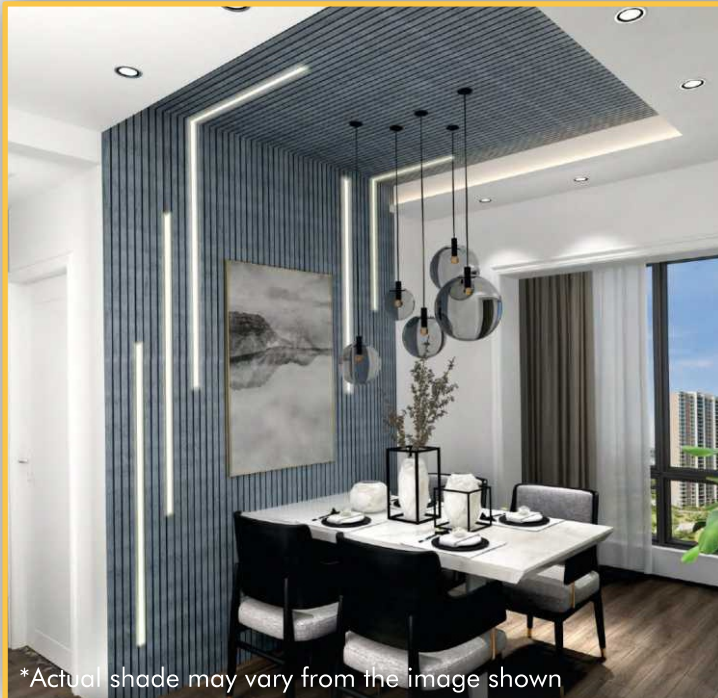

DECORS & PANEL

WE HELP YOU
MAKE MODERN
INTERIORS

WALL & CEILING
FLUTED PANELS

SECTION F10300 4G

Standard Length	10 Feet
Thickness	10 mm
Width	300 mm

Shade : **DM167**

*Actual shade may vary from the image shown