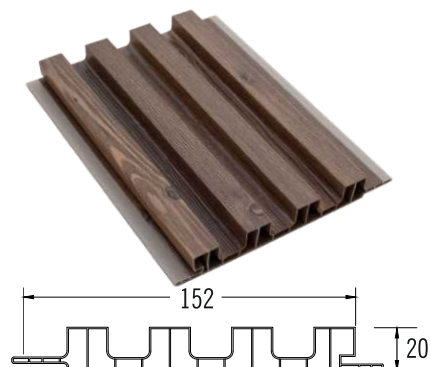

DECORS & PANEL

WE HELP YOU
MAKE MODERN
INTERIORS

WALL & CEILING
FLUTED PANELS

SECTION F10300 4G

Standard Length	10 Feet
Thickness	10 mm
Width	300 mm

Shade : **DM167**

*Actual shade may vary from the image shown

*Actual shade may vary from the image shown

SECTION F10300

Standard Length	10 Feet
Thickness	10 mm
Width	300 mm

Shade : **PFP1011**

SECTION F12150

Standard Length	10 Feet
Thickness	12 mm
Width	150 mm

Shade : **R117**

*Actual shade may vary from the image shown

SECTION **F18200**

Standard Length	10 Feet
Thickness	18 mm
Width	200 mm

Shade : **R110**

SECTION **F24152**

Standard Length	10 Feet
Thickness	24 mm
Width	152 mm

Shade : **MARBLE 13**

SECTION **F20152**

Standard Length	10 Feet
Thickness	20 mm
Width	152 mm

Shade : **R107**

SECTION F20150

Standard Length	10 Feet
Thickness	20 mm
Width	150 mm

Shade : **Metallic 05**

*Actual shade may vary from the image shown