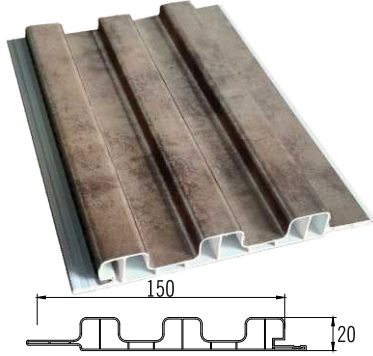

DECORS & PANEL

WE HELP YOU
MAKE MODERN
INTERIORS

WALL & CEILING
FLUTED PANELS

SECTION F10300 4G

Standard Length	10 Feet
Thickness	10 mm
Width	300 mm

Shade : **DM167**

*Actual shade may vary from the image shown

*Actual shade may vary from the image shown

SECTION F10300

Standard Length	10 Feet
Thickness	10 mm
Width	300 mm

Shade : **PFP1011**

SECTION F12150

Standard Length	10 Feet
Thickness	12 mm
Width	150 mm

Shade : **R117**

*Actual shade may vary from the image shown

SECTION **F18200**

Standard Length	10 Feet
Thickness	18 mm
Width	200 mm

Shade : **R110**

SECTION **F24152**

Standard Length	10 Feet
Thickness	24 mm
Width	152 mm

Shade : **MARBLE 13**

SECTION **F20152**

Standard Length	10 Feet
Thickness	20 mm
Width	152 mm

Shade : **R107**

SECTION F20150

Standard Length	10 Feet
Thickness	20 mm
Width	150 mm

Shade : **Metallic 05**

*Actual shade may vary from the image shown