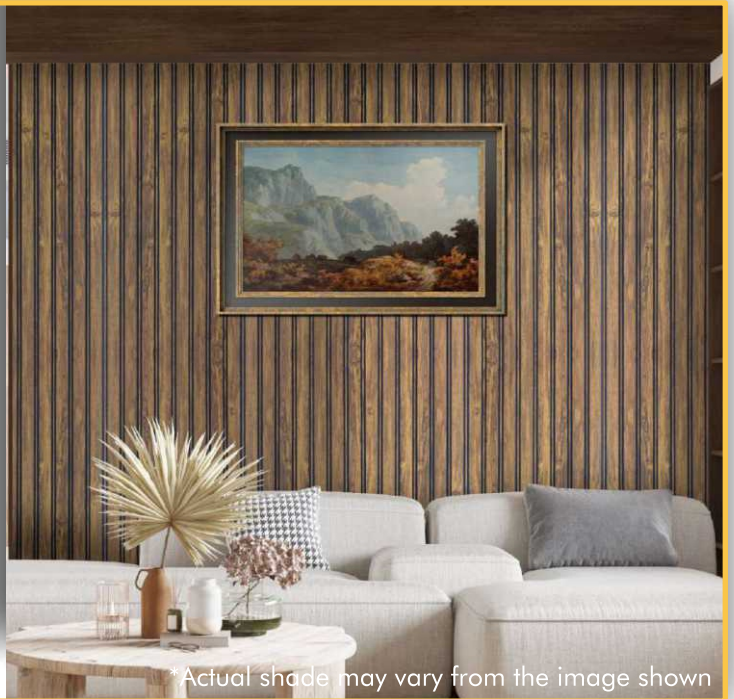

DECORS & PANEL

WE HELP YOU
MAKE MODERN
INTERIORS

WALL & CEILING
FLUTED PANELS

SECTION F10300 4G

Standard Length	10 Feet
Thickness	10 mm
Width	300 mm

Shade : **DM167**

*Actual shade may vary from the image shown

*Actual shade may vary from the image shown

SECTION F10300

Standard Length	10 Feet
Thickness	10 mm
Width	300 mm

Shade : **PFP1011**

SECTION F12150

Standard Length	10 Feet
Thickness	12 mm
Width	150 mm

Shade : **R117**

*Actual shade may vary from the image shown

SECTION **F18200**

Standard Length	10 Feet
Thickness	18 mm
Width	200 mm

Shade : **R110**

SECTION **F24152**

Standard Length	10 Feet
Thickness	24 mm
Width	152 mm

Shade : **MARBLE 13**