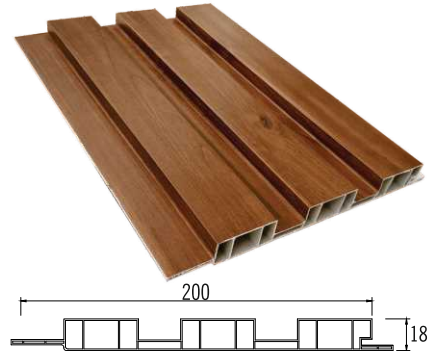

DECORS & PANEL

WE HELP YOU
MAKE MODERN
INTERIORS

WALL & CEILING
FLUTED PANELS

SECTION F10300 4G

Standard Length	10 Feet
Thickness	10 mm
Width	300 mm

Shade : **DM167**

*Actual shade may vary from the image shown

*Actual shade may vary from the image shown

SECTION F10300

Standard Length	10 Feet
Thickness	10 mm
Width	300 mm

Shade : **PFP1011**

SECTION F12150

Standard Length	10 Feet
Thickness	12 mm
Width	150 mm

Shade : **R117**

*Actual shade may vary from the image shown

SECTION **F18200**

Standard Length	10 Feet
Thickness	18 mm
Width	200 mm

Shade : **R110**

SECTION **F24152**

Standard Length	10 Feet
Thickness	24 mm
Width	152 mm

Shade : **MARBLE 13**

SECTION **F20152**

Standard Length	10 Feet
Thickness	20 mm
Width	152 mm

Shade : **R107**

SECTION F20150

Standard Length	10 Feet
Thickness	20 mm
Width	150 mm

Shade : **Metallic 05**

*Actual shade may vary from the image shown